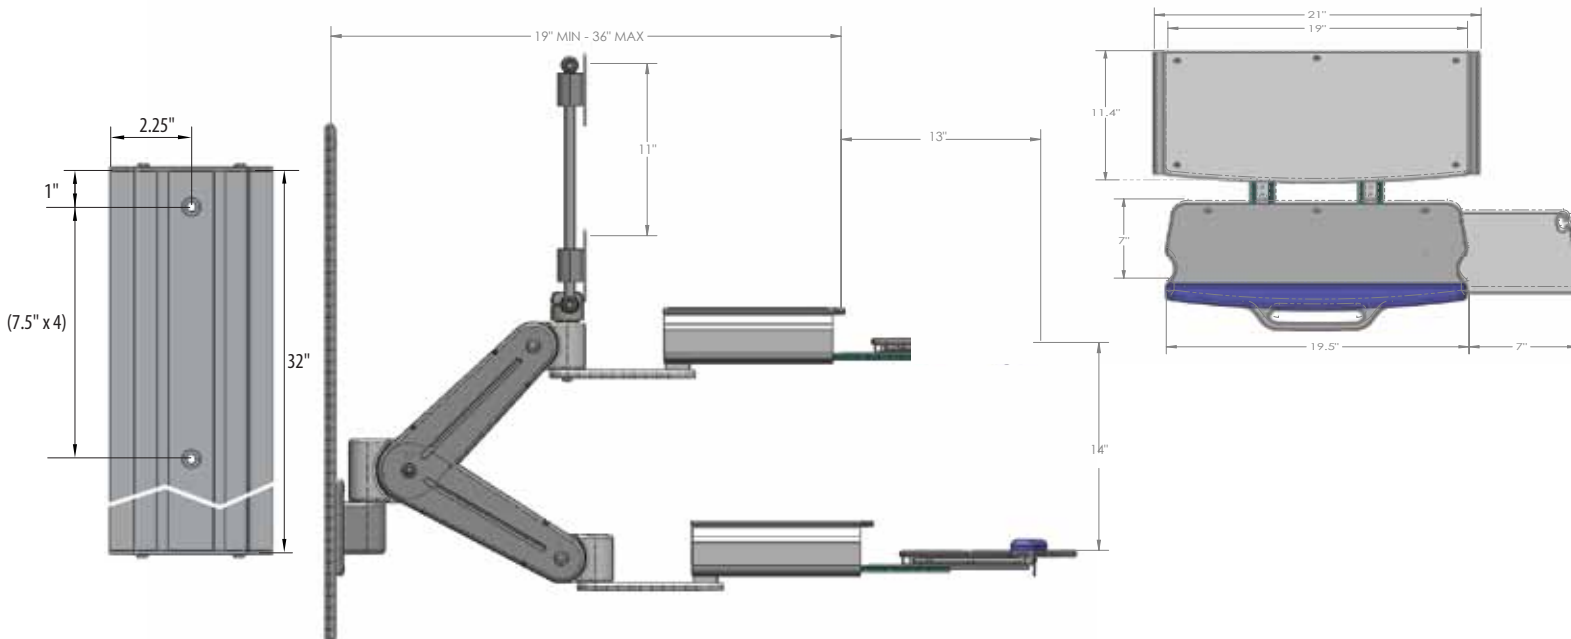

FLUID™ 32 LCD DESKTOP - SILVER

With unmatched strength and style, the FLUID™ LCD desktop adjusts in a single-handed motion from a seated to standing position. The full writing surface, pull out keyboard and mouse tray makes this wall mount a functional workstation for round the clock use in the most demanding of environments. Desktop flips-up when not in use.

BENEFITS

- Writing surface
- Sit/stand height adjustment
- Full keyboard and mouse tray
- Height adjustable LCD
- Antimicrobial surfaces

- 1 Retractable keyboard sliding tray. Left or right hand mouse tray.
- 2 Work surface 20" x 11-1/2"
- 3 Internal cable management
- 4 Wall track with adjustable carriage

 LCD HEIGHT ADJUSTMENT	 LCD MAX WEIGHT	 LCD ROTATION	 LCD PIVOT	 LCD TILT RANGE	 MOUNTING STANDARD
11"	0 - 27 lbs	0 degrees	270 degrees	100 degrees	Vesa 75mm/100mm

SPECIFICATIONS	Shipping Weight: 55 lbs	Skid Dimensions: 37" x 20" x 8"	Product Warranty: Lifetime
----------------	-------------------------	---------------------------------	----------------------------