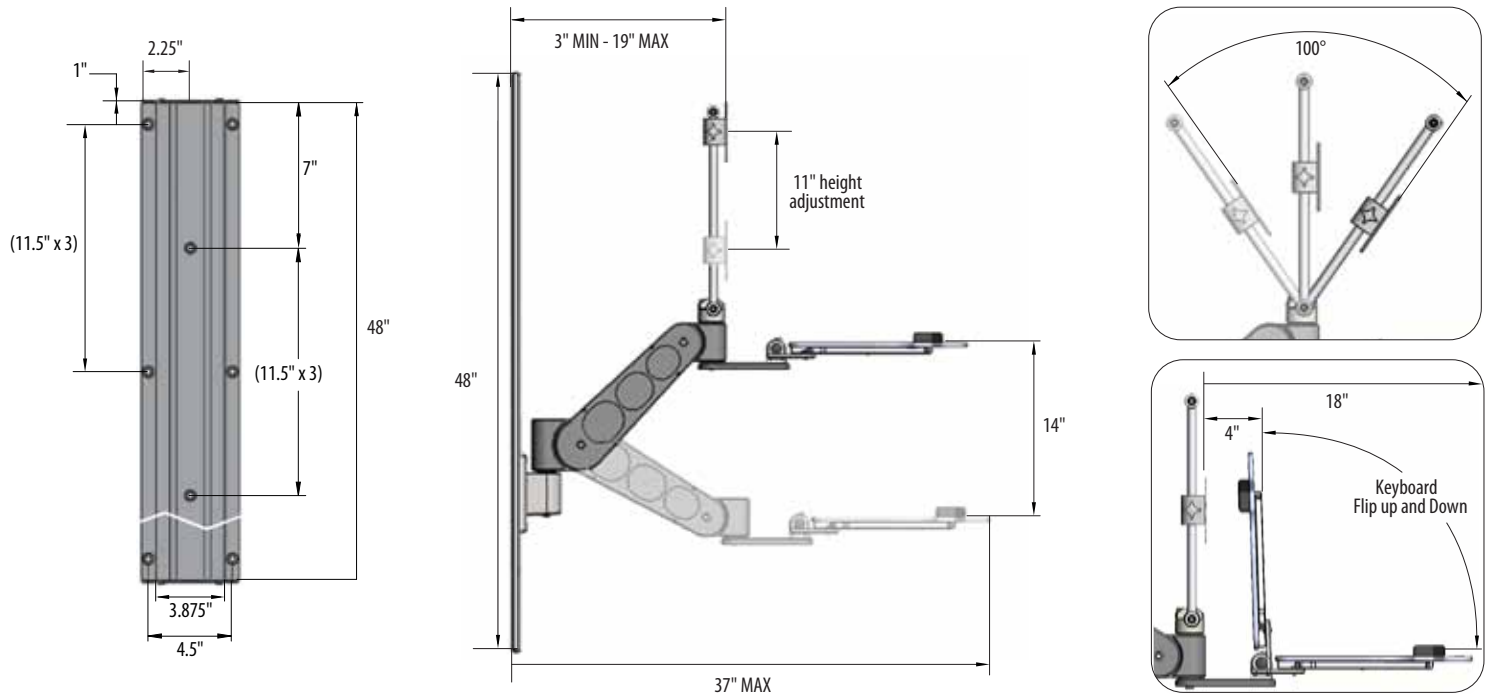

FLUID 48 COMBO WALLCENTER - SILVER

Fluid™ adjusts in a single handed motion, providing maximum usability. The arm moves from a completely stored position, through to any usable ergonomic point with the integrated grab handle on the keyboard, whether sitting or standing.

BENEFITS

- 48 inch track installs direct to drywall
- Stores 7 inches from the wall
- Extends up to 37 inches to the keyboard
- Arm rotates through 180 degrees
- Incremental height adjustment through 14 inches
- Ergonomically designed for multiple users

- Grab handle
- Left & right mouse tray
- Internal cable management
- Wall track with adjustable carriage

LCD HEIGHT ADJUSTMENT	LCD MAX WEIGHT	LCD ROTATION	LCD PIVOT	LCD TILT RANGE	MOUNTING STANDARD
11"	7 - 40 lbs	0 degrees	270 degrees	100 degrees	Vesa 75mm/100mm

SPECIFICATIONS	Shipping Weight: 37 lbs Track Weight: 13 lbs	Box Dimensions: 37" x 20" x 8" Track Box Dimensions: 5" x 4.5" x 50"	Product Warranty: Lifetime
----------------	---	---	----------------------------